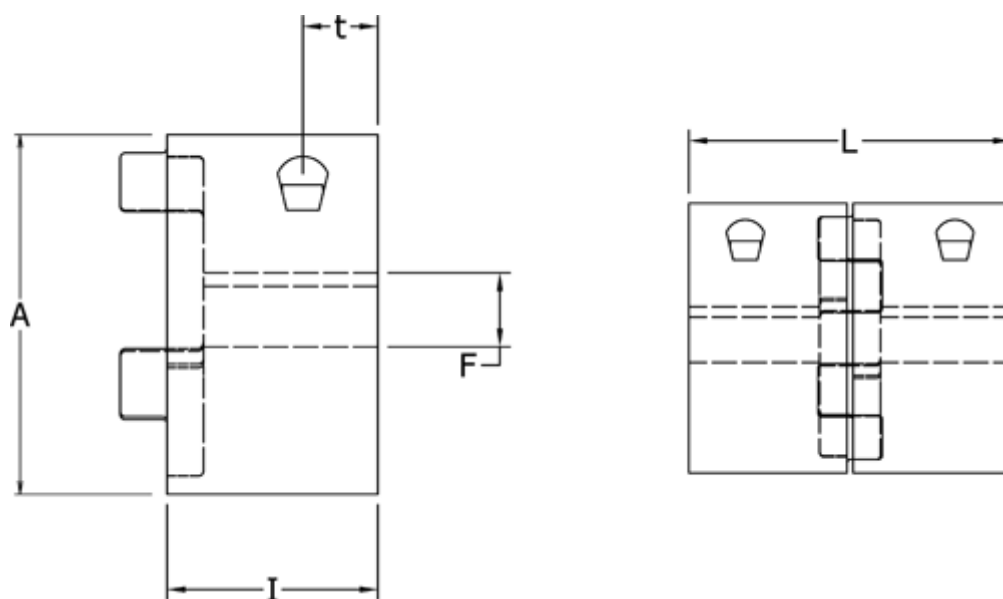

Article number: 3335028M030

Description: Clamping Hub Klonex ES 28/38
ALU Aluminium, Bore 30H7 mm

Measures

A = 65
F = 30
I = 35
L = 90
t = 13.5